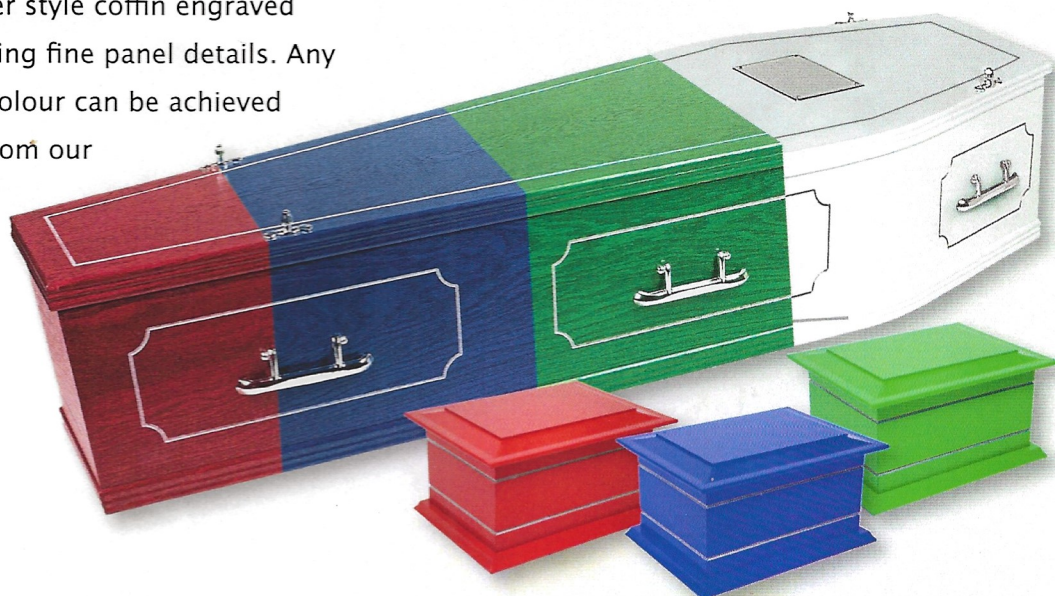

Coffin Selection

£940-00

Oxford

An Oak veneer style coffin engraved with contrasting fine panel details. Any customised colour can be achieved or selected from our standard range.

Bradford

An elm effect coffin with matching moulds.