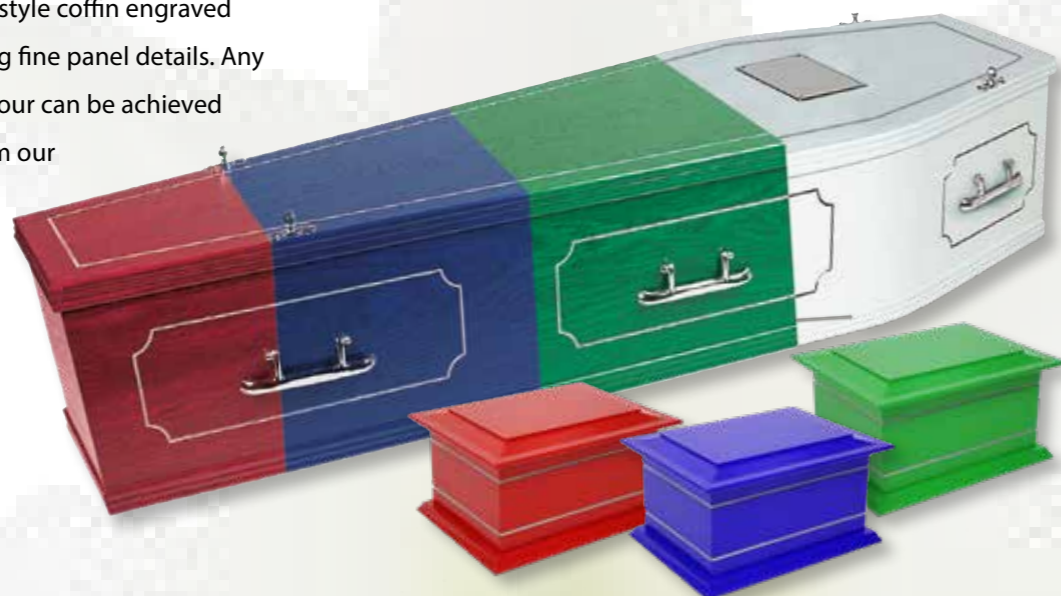

Coffin Selection

Oxford

An Oak veneer style coffin engraved with contrasting fine panel details. Any customised colour can be achieved or selected from our standard range.

£800.00